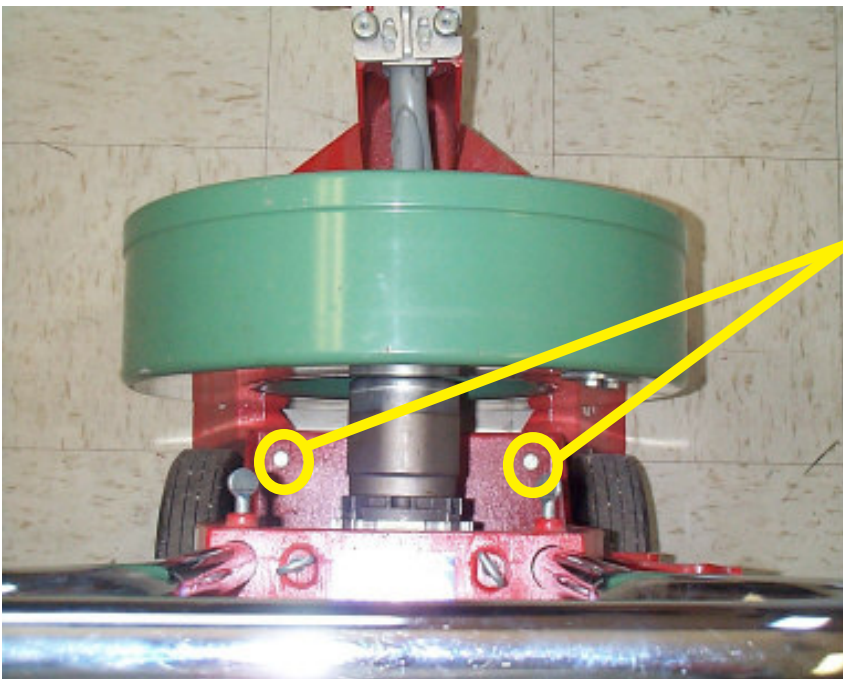

SPARTAN

Hoist Bracket Retrofit Kit for Model 300 Installation Instructions

Spartan Tool L.L.C.
800.435.3866
www.spartantool.com

Hoist Bracket Retrofit Kit for Model 300 Installation Instructions

Disassemble the outlined two bolts from the frame shown in Fig. 1.