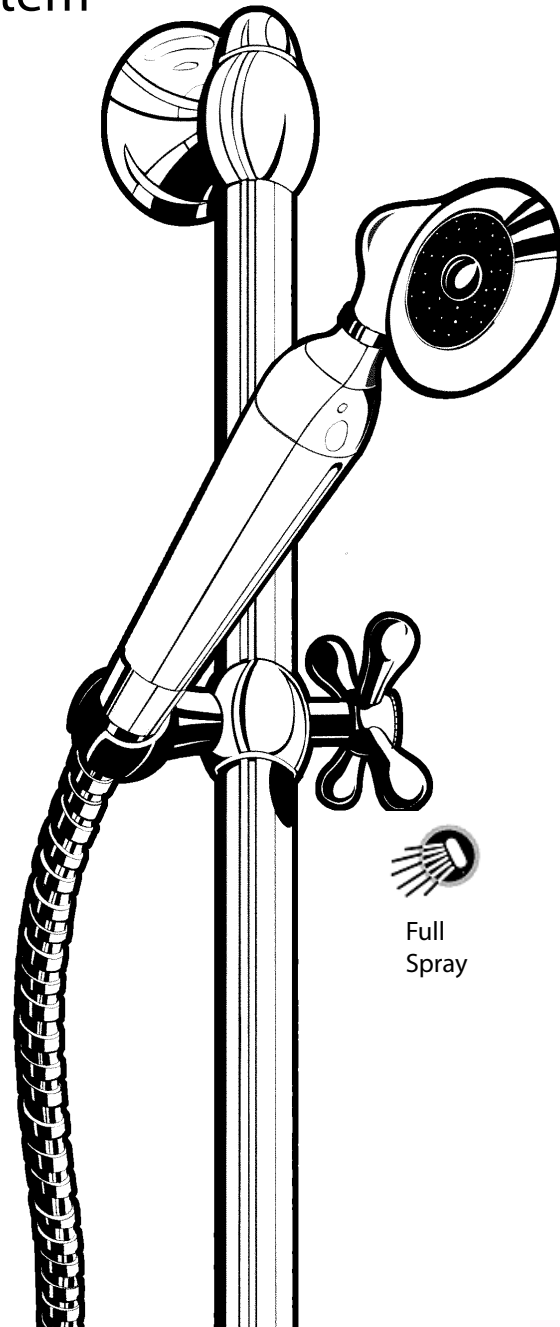

Made in the USA
Revised 2/06